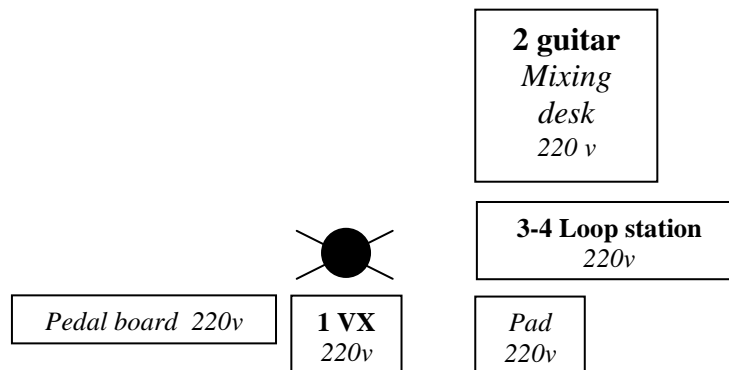

Faust Project

	Instruments	
1	Vx – Faust’s SM57 ⚠ lots of delay !!!!!	DI
2	Guitar – palmer DI (slightly bleeds into right)	DI
3-4	Loop station – stereo backin tracks + pad	DI stereo
	<p>Faust Project uses pre recorded backing tracks, so <u>GOOD PA with sub bass</u> are more than necessary.</p> <p style="font-size: 1.2em;">⚠ NO MONITOR ⚠</p> <p style="font-size: 1.2em;">VIDEO PROJECTION ON STAGE !!!!!</p> <p style="font-size: 1.2em;">Please use blue light on sides</p>	